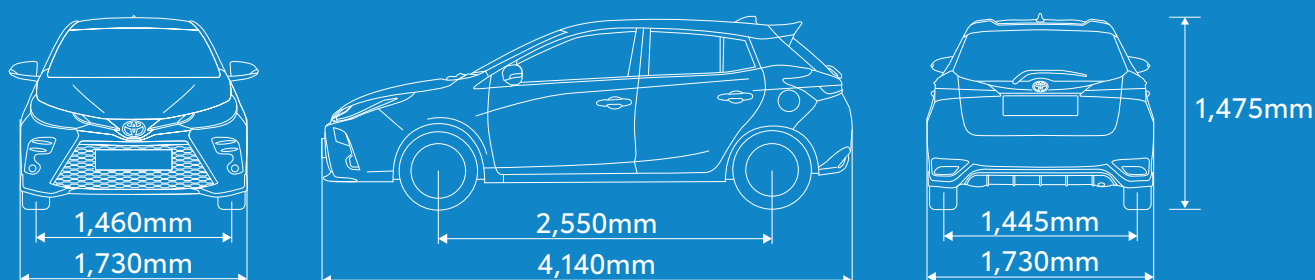

SPECIFICATIONS

		1.5G	1.5E
ENGINE			
Model		2NR-FE	
Type		4-cylinder, In-line, 16-valve, DOHC with Dual VVT-i	
Displacement	cc (mm)	1,496	
Max. output	PS / rpm	107 / 6,000	
Max. torque	Nm / rpm	140 / 4,200	
TRANSMISSION			
Type		Continuously Variable Transmission (CVT) with 7-speed Sport Sequential Shiftmatic mode	
CHASSIS			
Suspension Type	Front / Rear	MacPherson Strut with Stabiliser	Torsion Beam with Stabiliser
Brakes	Front / Rear	Ventilated Disc / Solid Disc	Ventilated Disc / Drum
Tyres & Rims		195/50R16, Alloy	
Spare Tyre & Rim		195/50R16, Alloy	
Steering		Electric Power Steering (EPS)	
MEASUREMENTS			
Kerb Weight	kg	1,140	1,115
Fuel Tank Capacity	litre	42	
Minimum Turning Radius	m	5.1	
EXTERIOR			
Headlamps	Type	LED with Follow-me-home Function	
	Levelling	Manual	
Rear Combi Lamps	Type	LED	
Daytime Running Lights (DRL)		LED	
Door Outer Handle		Chrome Plated	Body Colour
Windshield Glass		Acoustic	
Front Grille		Colour with Plating	
Fog Lamps	Front / Rear	LED / With	
Wing Mirrors		Power-adjustable & Retractable with Turn Indicators and Auto Fold Function	
RFID		With	

DIMENSIONS