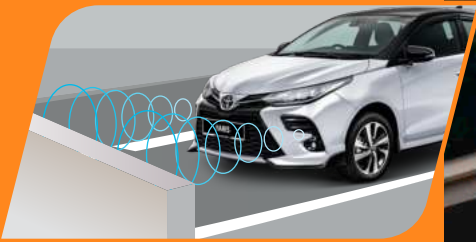

7 SRS Airbags

Driver, front passenger, side, curtain shield and driver's knee airbags provide complete protection for the driver and passengers in the event of collision.