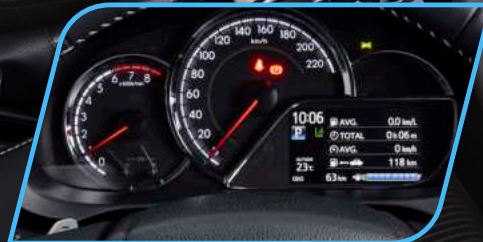

New Steering Wheel

Designed with soft leather which provides increased elegance and grip comfort.

New 4.2" Multi-information Display (MID)

Displays crucial driving information clearly. Speedometer comes with a new Optitron Meter design.